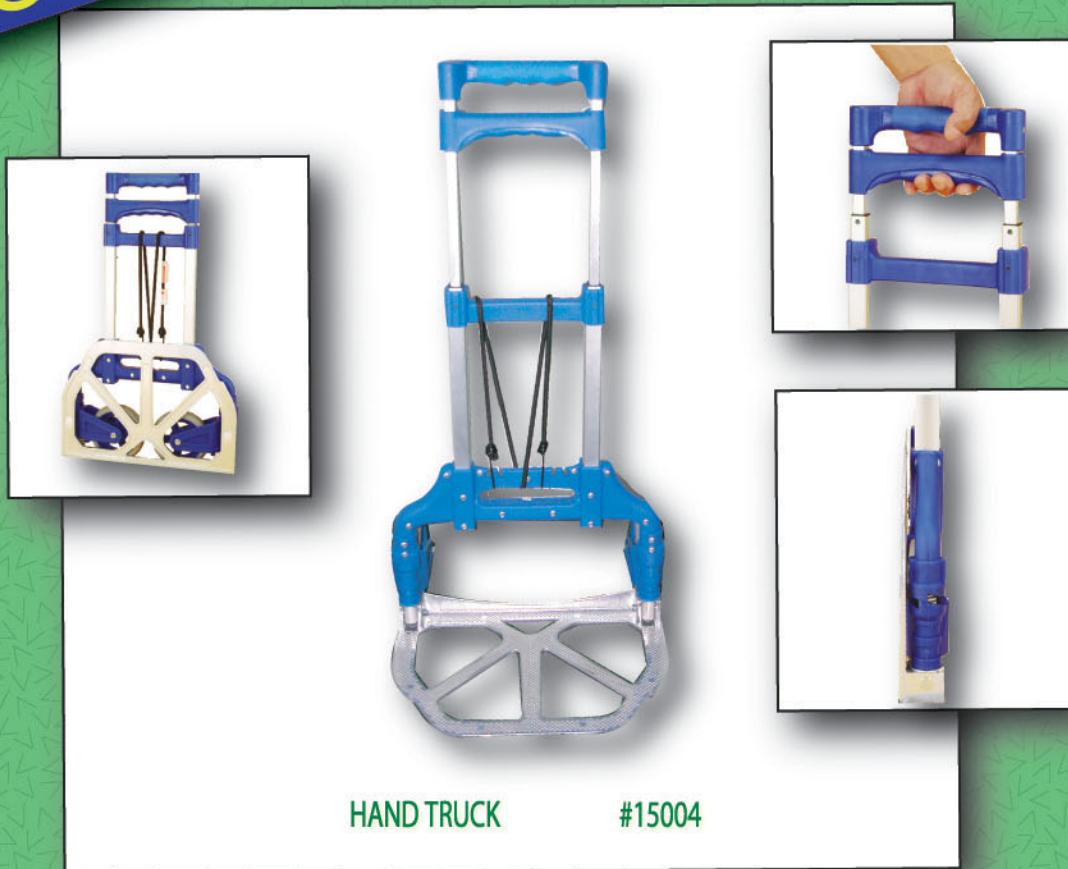

Got  
the  
Pointe?  
PORTABLE • TRUCKS

HAND TRUCK #15004

This useful hand truck from Pointe can help you move anything from point A to point B, anywhere, anytime. It's very simple and convenient, and it folds up easily in the corner when it's not being used. Our handtrucks are perfect for moving supplies for school or the office! Don't let the cart's light weight tube frame fool you - this hand truck can handle up to 110 lbs.!

- 110 lbs loading capacity
- Weighs only 7.2 lbs
- Opens and closes easily
- 5' solid rubber tires provide a smooth and silent transition.
- Simply push a button to extend the handle.
- Body size: 17"(W) x 15.8" (L) x 4" (H)
- Packing size: 25.4" x 15.75" x 8.3"
- 4 pieces per carton.