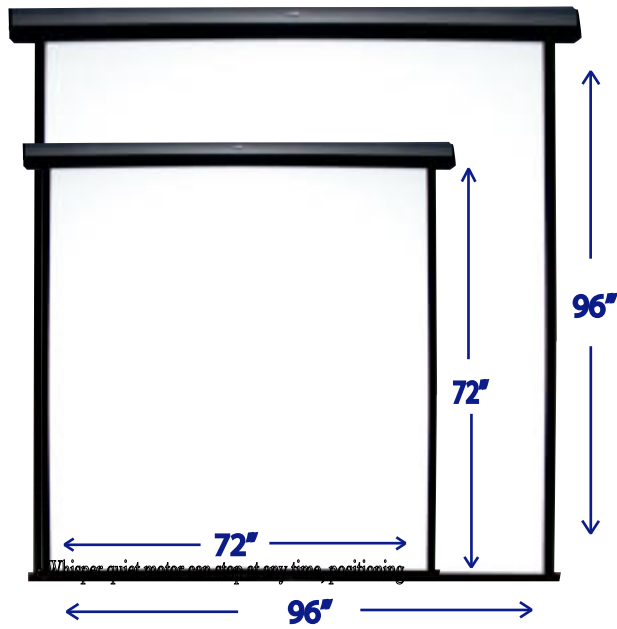

## Remote Controlled

**Pointe Projection Screen (72") with Wireless Remote**

**18172**

**Pointe Projection Screen (96") with Wireless Remote**

**18196**

Keep your images crisp and clear with this matte white projection screen from Pointe! This versatile screen surface is optimal for presentations, displays, or even just a regular movie.

- Custom designed base beam holds the screen flat and in place.
- Available in sizes 72" x 72" (100" corner to corner) and 96" x 96" (135" corner to corner).
- Default is matte white; but glass beaded surface is also an option.
- Comes in business style 1:1 ratio; can special order in 4:3 or 16:9 ratio size.
- Washable with mild soap and water, flame retardant and mildew resistant.

- Distributes light evenly over the matte white surface.
- Manual control panel and a radio frequency remote control the screen.
- Whisper quiet motor can stop at any time, positioning the screen wherever you choose.
- Aluminum brackets allow for easily positioning of screen during installation.